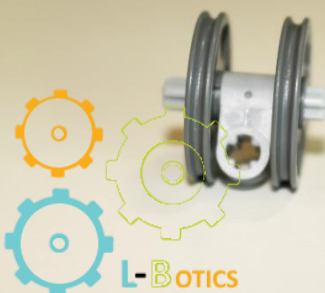

9A

9B

9C

10

11

12

Basic small & compact robot | Designed by L-Botics

Can be used as a 'Line Follower' robot