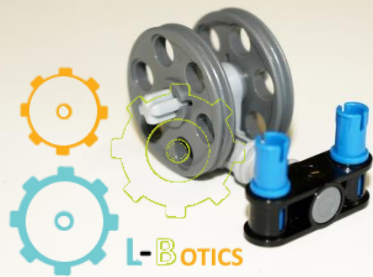

9A

9B

9C

10

11

12

Basic small & compact robot | Designed by L-Botics

Can be used as a 'Line Follower' robot